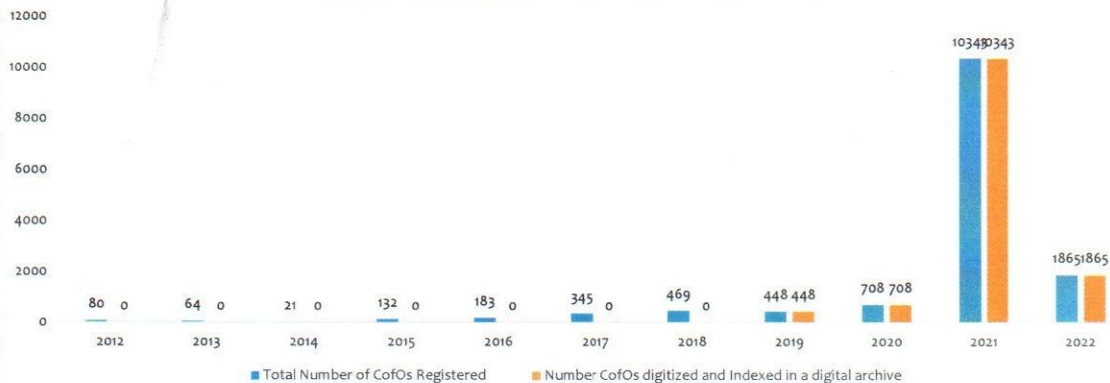

**Certificates of Occupancy (CofO)
Issued From 1st January 2012 - 30th November 2022**