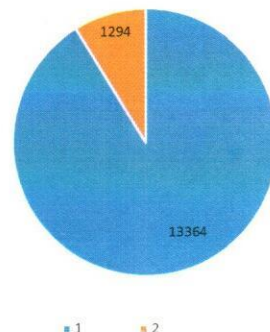

STATISTICS OF CERTIFICATE OF OCCUPANCY ISSUED BY THE OYO STATE' LAND/GIS AGENCY

**Certificates of Occupancy (CofO)
Issued From 1st January 2012 - 30th November 2022**

Description/ Year	Total Number of CofOs Registered	Number CofOs digitized and Indexed in a digital archive	Number of undigitized CofOs
2012	80	0	80
2013	64	0	64
2014	21	0	21
2015	132	0	132
2016	183	0	183
2017	345	0	345
2018	469	0	469
2019	448	448	0
2020	708	708	0
2021	10343	10343	0
2022	1865	1865	0
Total	14658	13364	1294

Certificates of Occupancy (CofO)
Issued From 1st January 2012 - 30th
November 2022